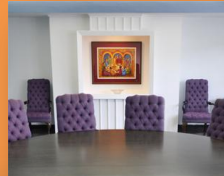

Meeting, Classroom & Art Space

San Miguel Arcangel
Boardroom, 645 Sq. Ft.